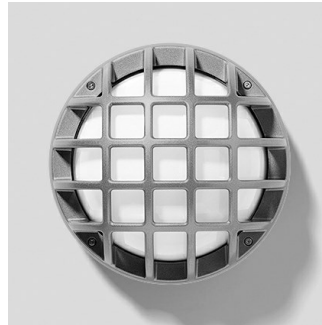

## EKO+21/G

<b>Part number</b>	302045
<b>Lampholder:</b>	E27
<b>Light Source:</b>	INCANDESCENT LAMPS (A60)
<b>Wattage:</b>	1x60 W
<b>Finish:</b>	AN-96 / Anthracite gray / Textured
<b>Insulation class:</b>	I
<b>Degree of protection:</b>	IP66
<b>IK-J-xxIP:</b>	IK10 20J xx9
<b>Optic:</b>	SYMMETRIC EXTRA WIDE REFLECTOR
<b>Ta MIN luminaire:</b>	-30°
<b>Ta MAX luminaire:</b>	25°

### Description

Wall and ceiling mounting luminaire for indoor and outdoor, comprising:

- Die-cast painted aluminium housing, ring and screens
- Pressed glass diffuser, white painted inside
- Aluminium reflector for incandescent versions
- EPDM gasket
- Diffuser stays securely hinged to the frame
- No through wiring
- Stainless steel locking screws