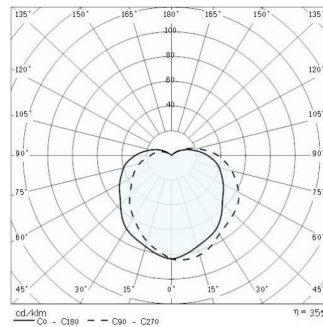

## EKO+21/G

<b>Part number</b>	302045
<b>Lampholder:</b>	E27
<b>Light Source:</b>	INCANDESCENT LAMPS (A60)
<b>Wattage:</b>	1x60 W
<b>Finish:</b>	AN-96 / Anthracite gray / Textured
<b>Insulation class:</b>	I
<b>Degree of protection:</b>	IP66
<b>IK-J-xxIP:</b>	IK10 20J xx9
<b>Optic:</b>	SYMMETRIC EXTRA WIDE REFLECTOR
<b>Ta MIN luminaire:</b>	-30°
<b>Ta MAX luminaire:</b>	25°

### Photometric data

### Technical drawings